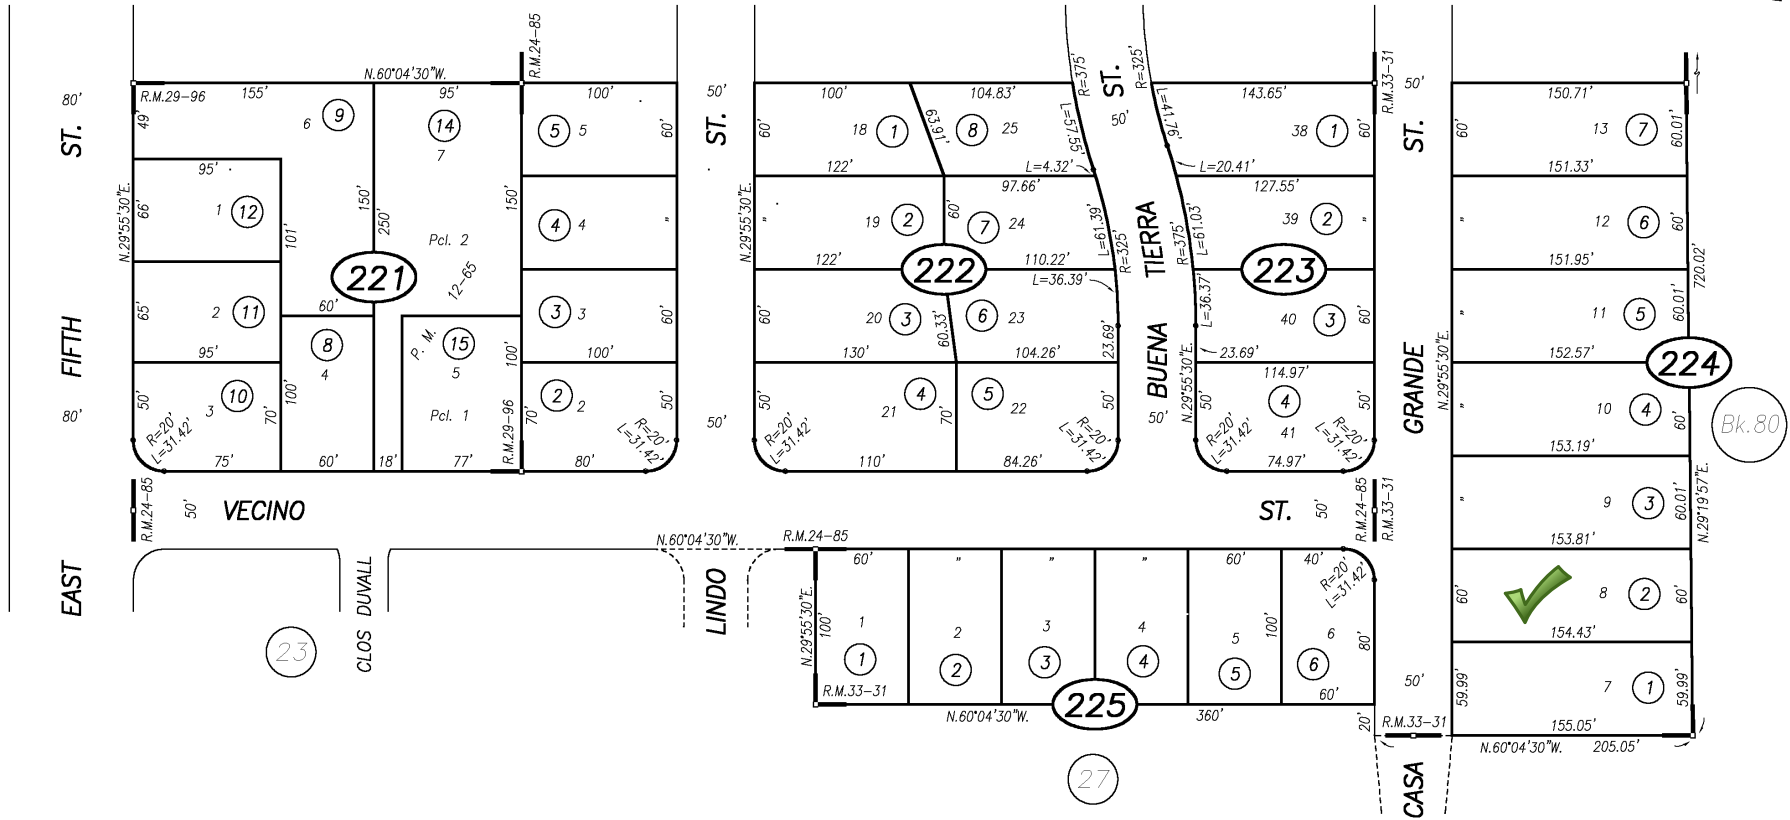

Copyright © 1996, Solano County Assessor/Recorder, All rights Reserved

17

Francesca Terrace Unit No. 6 , R.M. Bk. 24 Pg. 85
 Casamount Subdivision , R.M. Bk. 29 Pg. 96
 Francesca Terrace Unit No. 9 , R.M. Bk. 33 Pg. 31

Assessor's Block Numbers Shown in Ellipses, Assessor's Parcel Numbers Shown in Circles

ADJ. PG.	DATE	BY
27	1-02-07	DV
23	9-21-95	FG
221-15 COMB.	2-28-83	DEW
REVISION	DATE	BY

NOTE: This map is for assessment purposes only. It is not intended to define legal boundary rights or imply compliance with land division laws.

CITY OF BENICIA
 Assessor's Map Bk. 88 Pg. 22
 County of Solano, Calif.

08-09