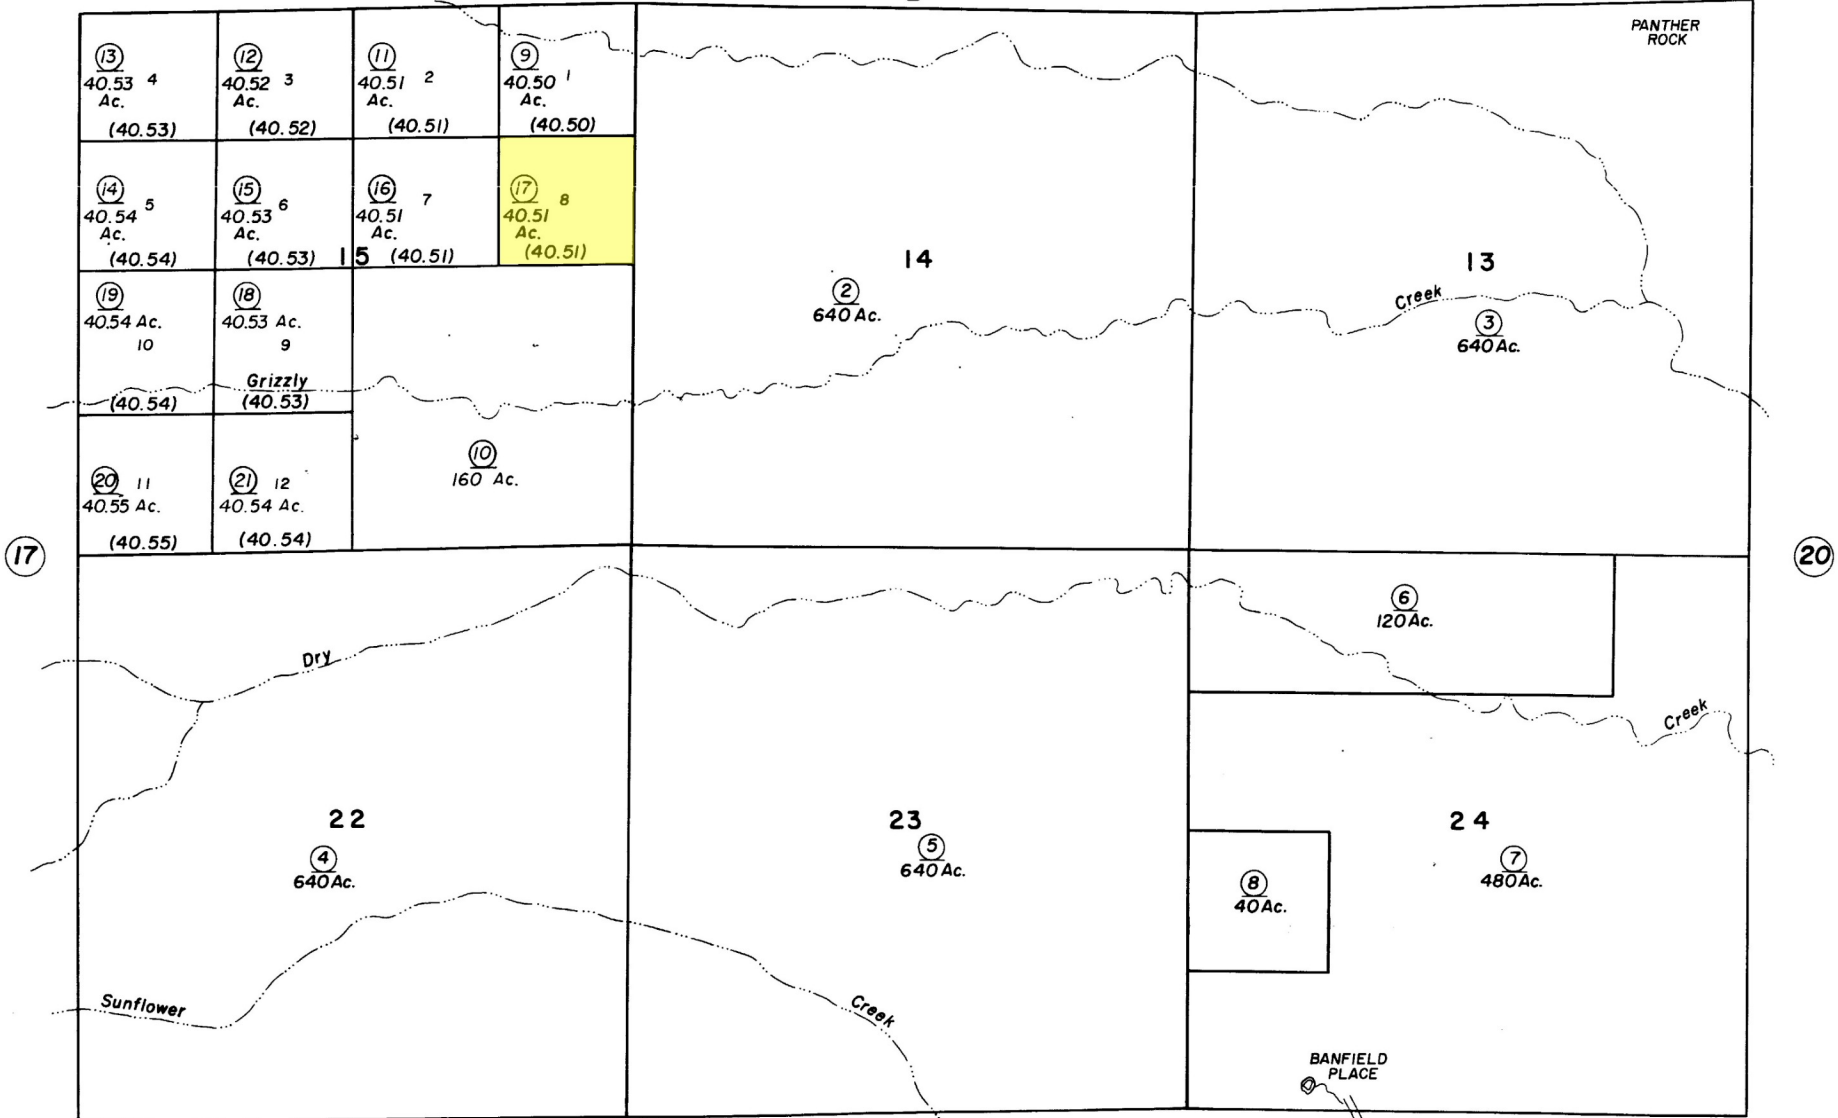

T.26N., R.7W., M.D.B. & M.

Tax Area Code

21-19

R.7W.  
R.6W.

(14)

Assessor's Map Bk.21 -Pg. 19

County of Tehama, Calif.

NOTE - Assessor's Block Numbers Shown in Ellipses.  
Assessor's Parcel Numbers Shown in Circles.