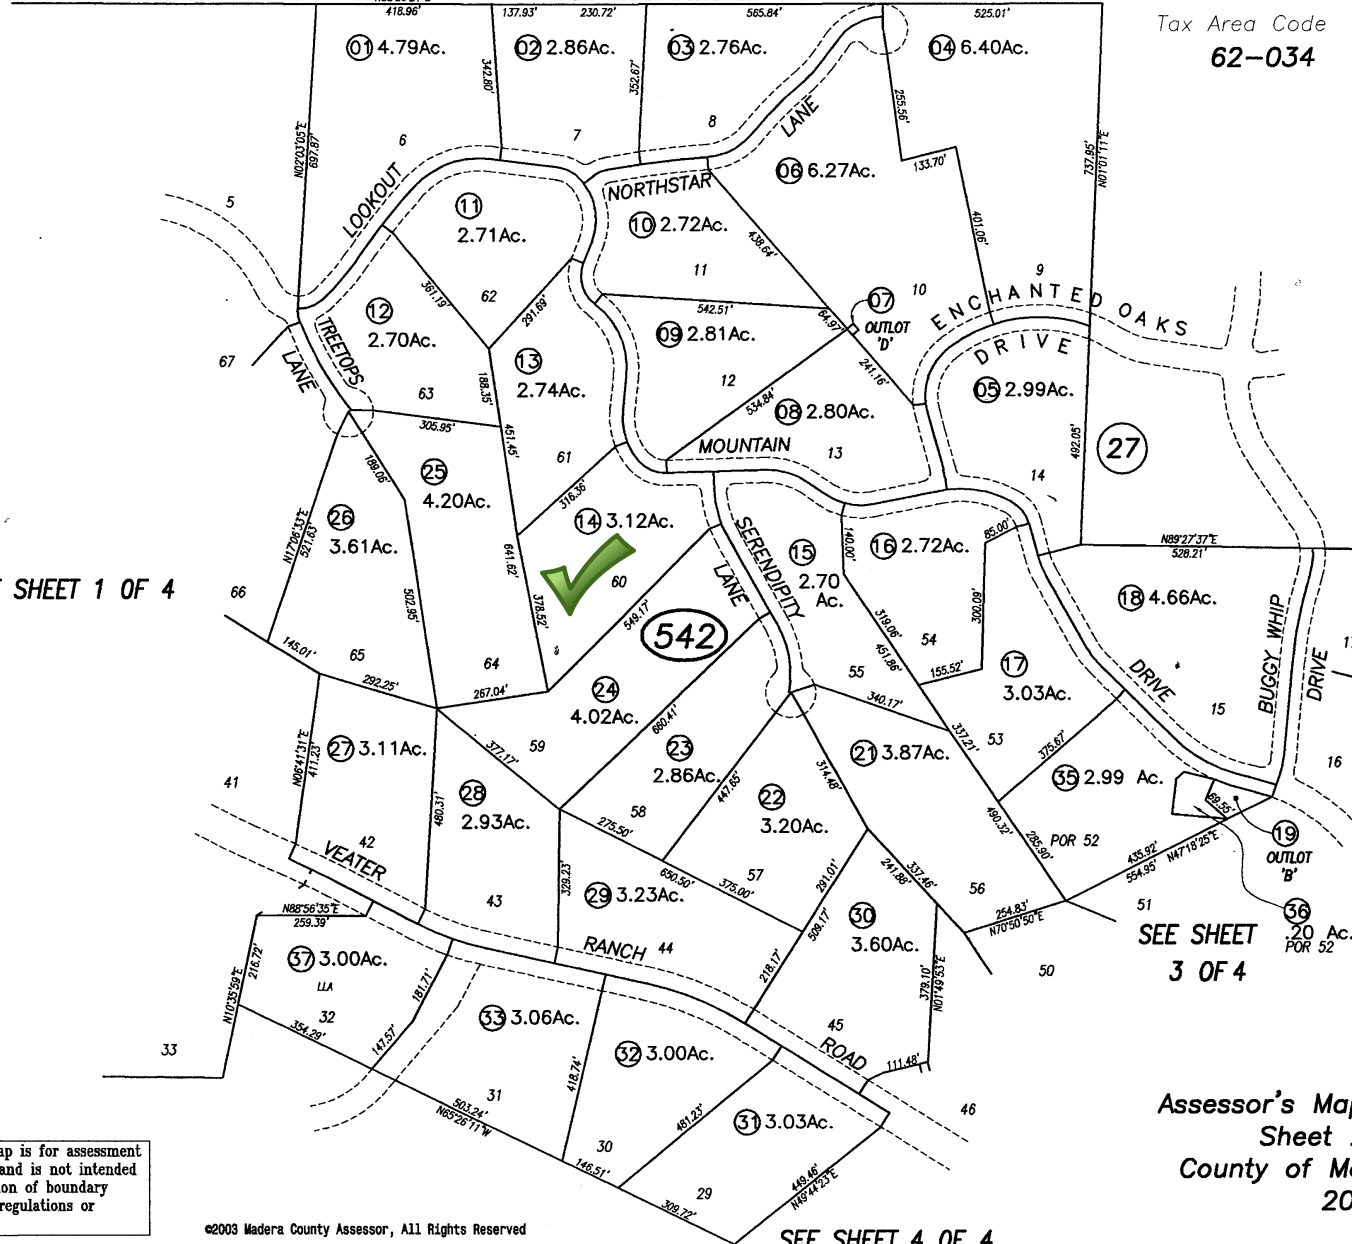

ORIGINAL

27

MEADOW SPRINGS RANCH ESTATES

TR. 249 VOL. 51 PGS. 27-38

Tax Area Code
62-034

54-54
SHEET 2 of 4

SEE SHEET 1 OF 4

NOTE: This map is for assessment purposes only and is not intended for interpretation of boundary rights, zoning regulations or land division.

©2003 Madera County Assessor, All Rights Reserved

SEE SHEET 4 OF 4

SEE SHEET
3 OF 4

JUL 07 2005

Assessor's Map No. 54-54
Sheet 2 of 4
County of Madera, Calif.
2003