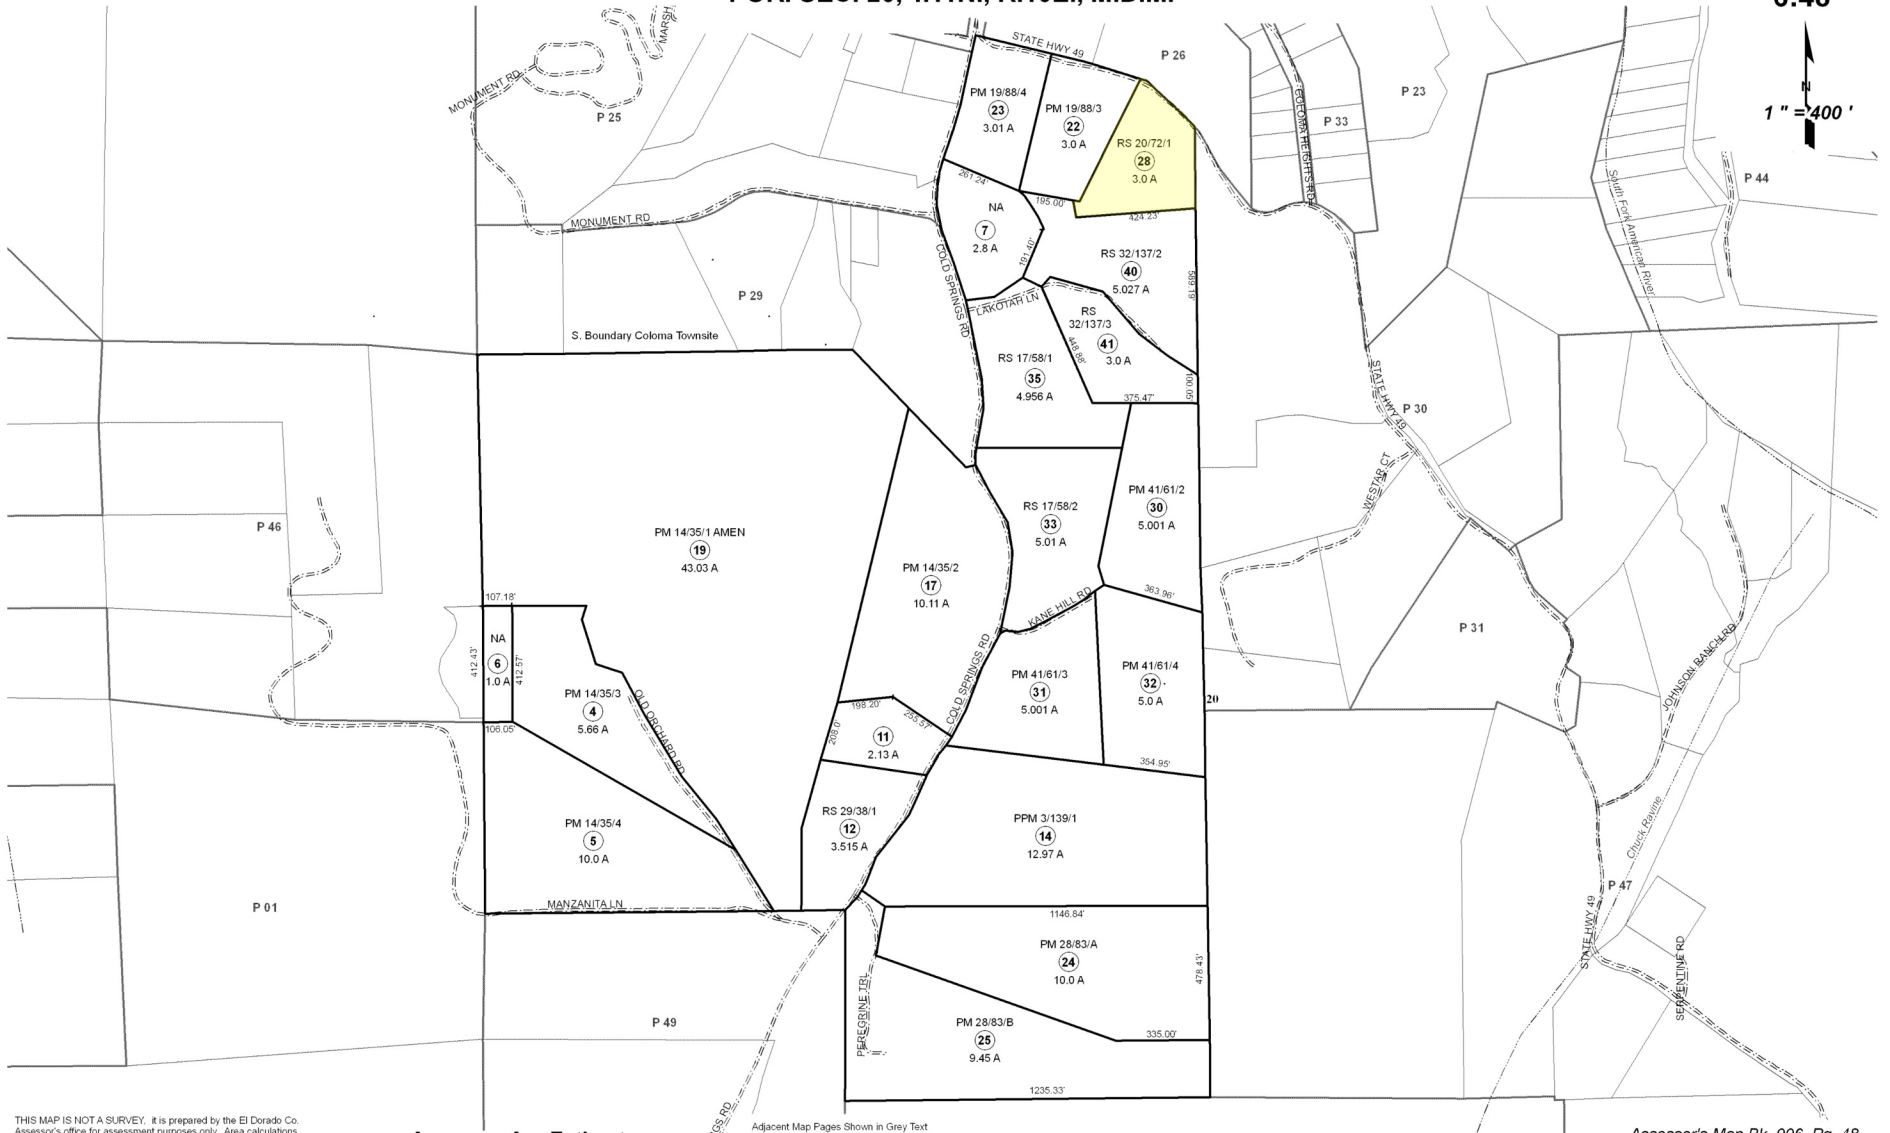

POR. SEC. 20, T.11N., R.10E., M.D.M.

6:48

Acreages Are Estimates

Rev. May 18, 2011

Assessor's Map Bk. 006, Pg. 48
County of El Dorado, CA