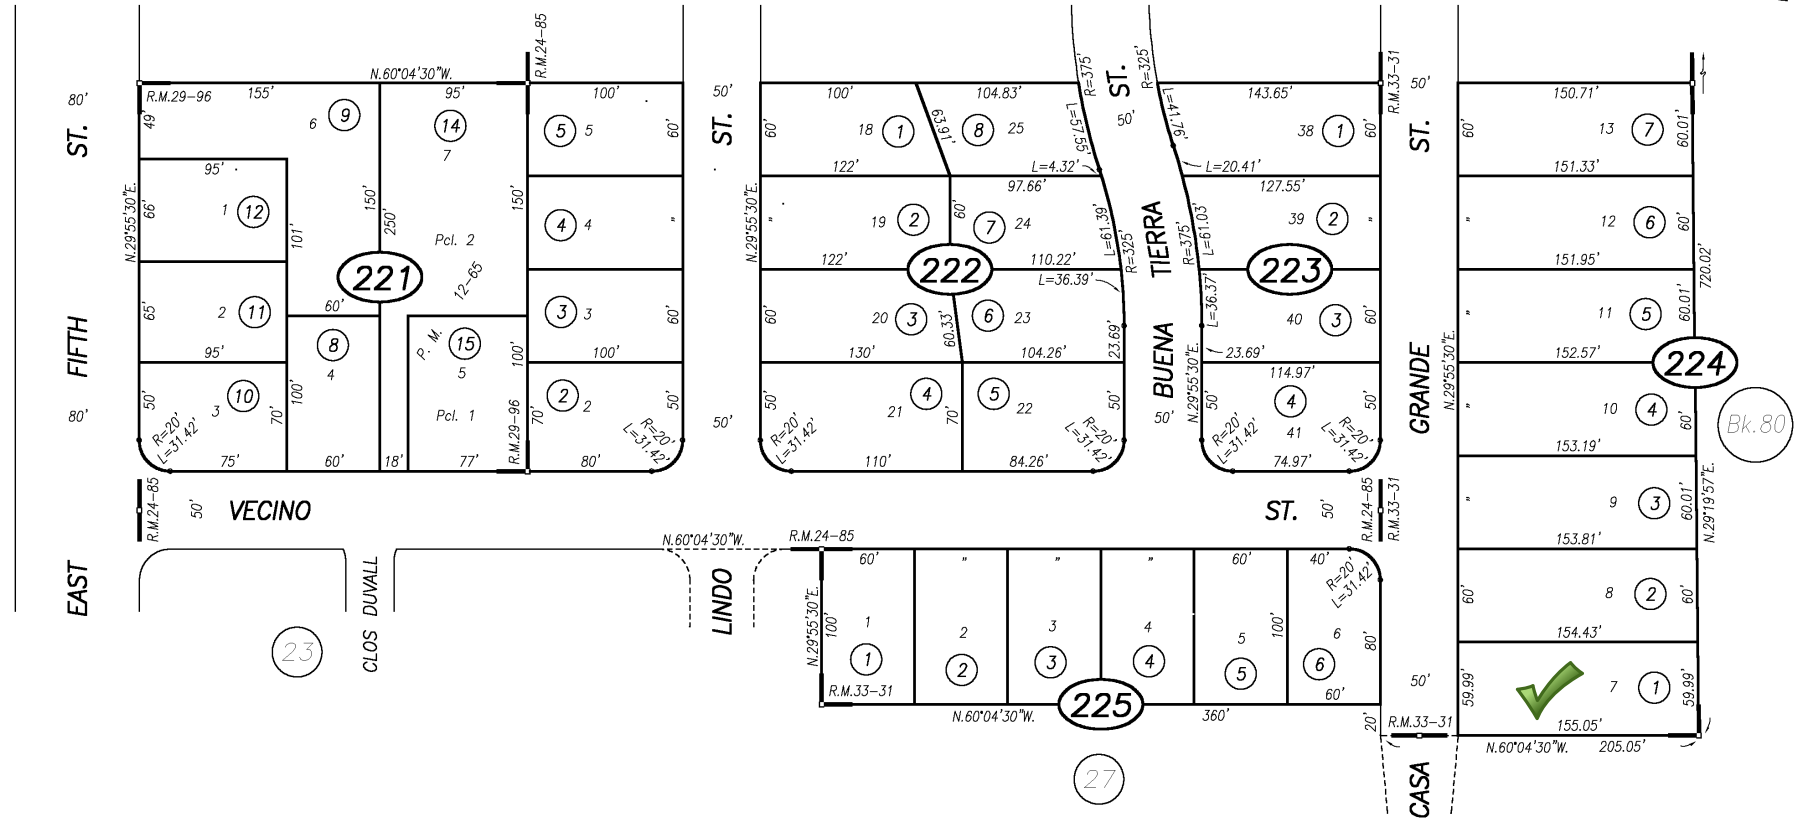

Copyright © 1996, Solano County Assessor/Recorder, All rights Reserved

17

21

Francesca Terrace Unit No. 6, R.M. Bk. 24 Pg. 85  
 Casamount Subdivision, R.M. Bk. 29 Pg. 96  
 Francesca Terrace Unit No. 9, R.M. Bk. 33 Pg. 31  
 Assessor's Block Numbers Shown in Ellipses, Assessor's Parcel Numbers Shown in Circles

ADJ. PG.	DATE	BY
27	1-02-07	DV
23	9-21-95	FG
221-15 COMB.	2-28-83	DEW
REVISION	DATE	BY

NOTE: This map is for assessment purposes only. It is not intended to define legal boundary rights or imply compliance with land division laws.

CITY OF BENICIA  
 Assessor's Map Bk. 88 Pg. 22  
 County of Solano, Calif.

08-09