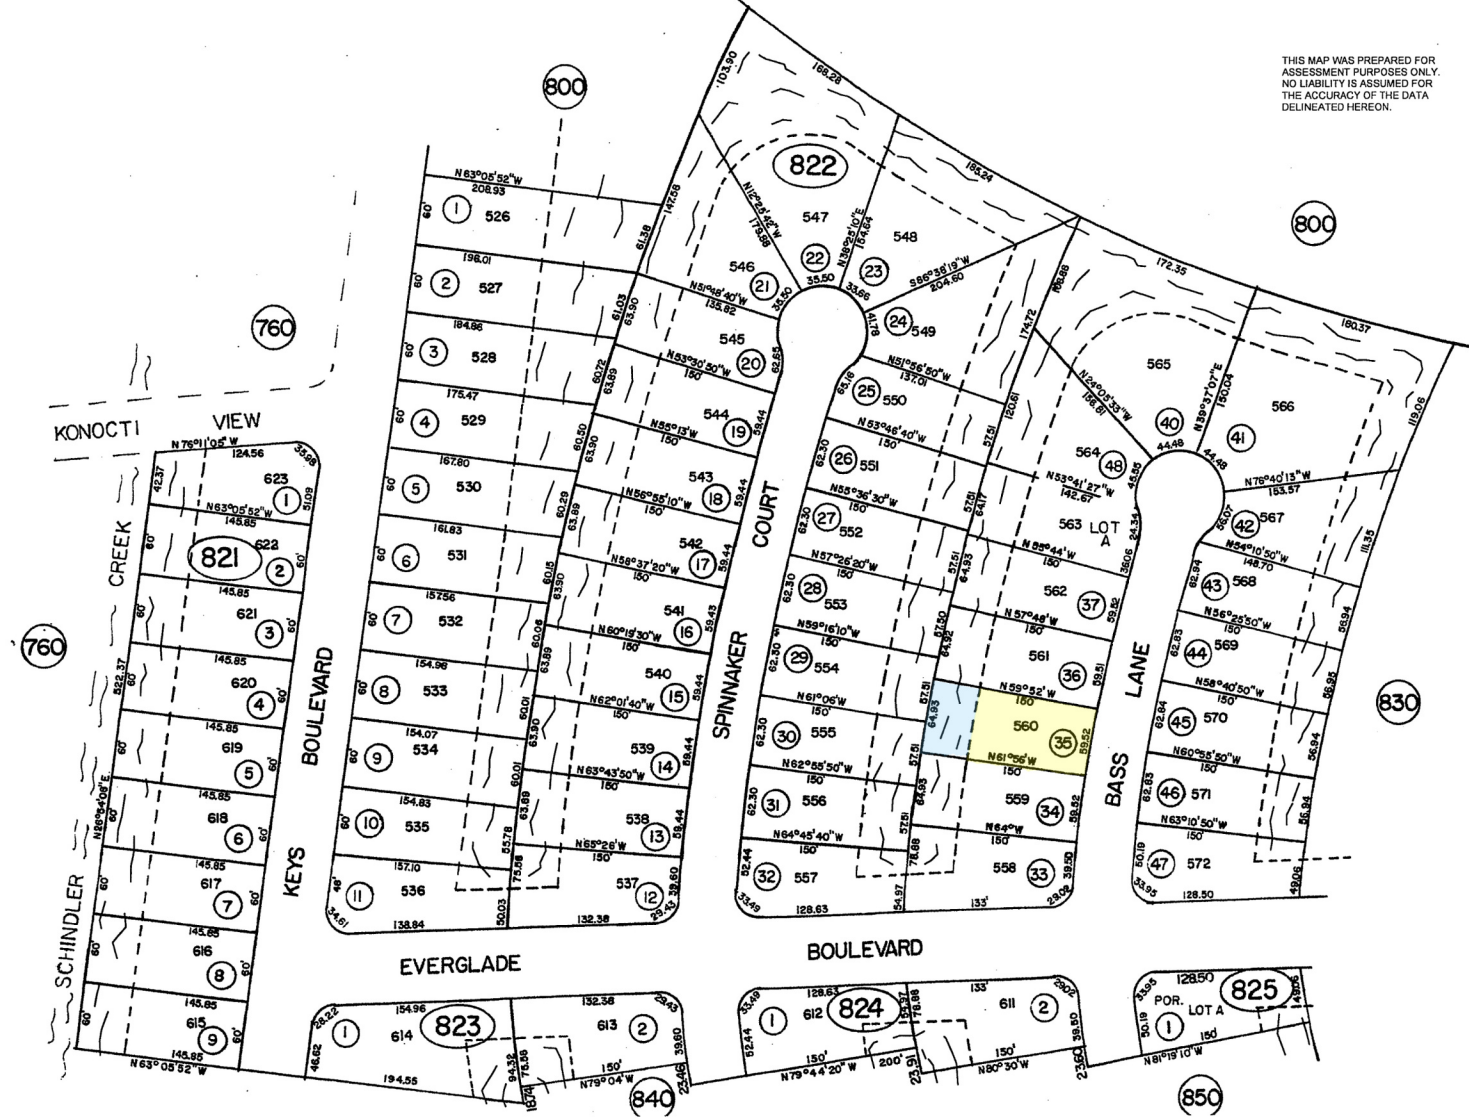

CLEAR LAKE KEYS
UNIT NO. 6

T R. A.
60-052

35-820

JUN 11 2009